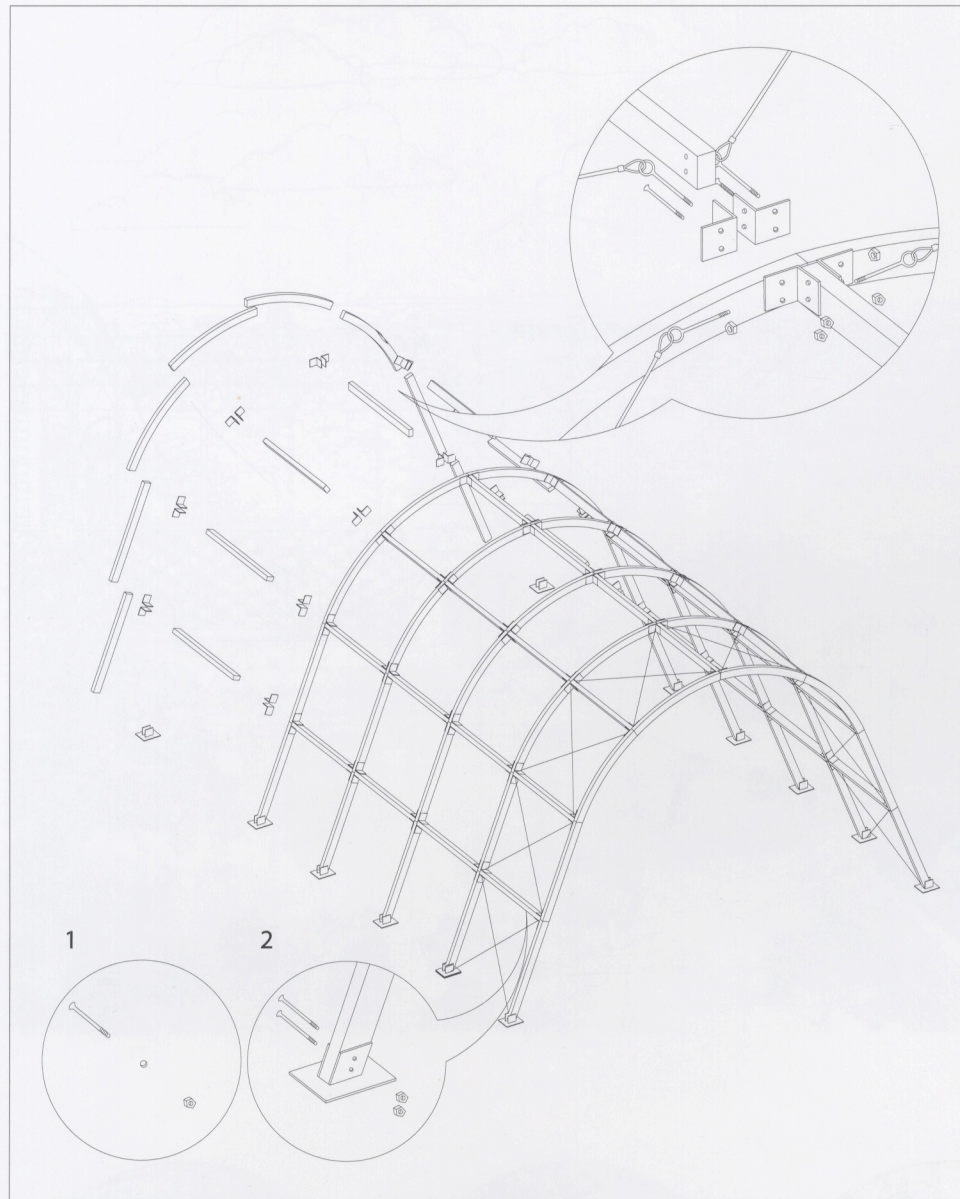

Basic Plus

Habitación Room

Casa House

Pérgola hidropónica Hydroponic Pergola

- 24 curved wood pieces
- 24 wood pieces
- 36 wood pieces
- 12 foot metal joints
- 14 L-metal joints
- 32 metal cables
- metal nuts
- ring screws
- screws