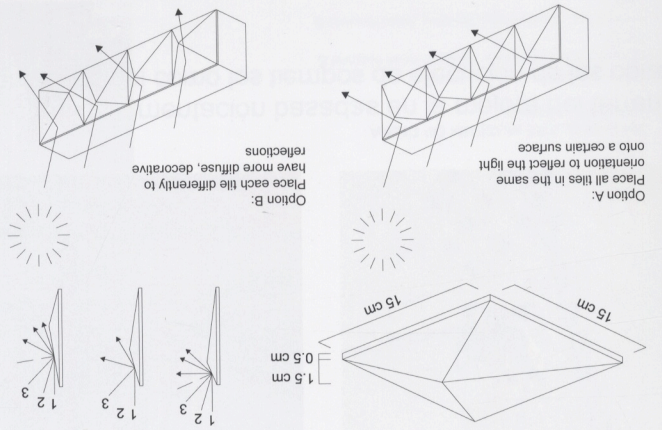

Teja reflectante Reflective Tile