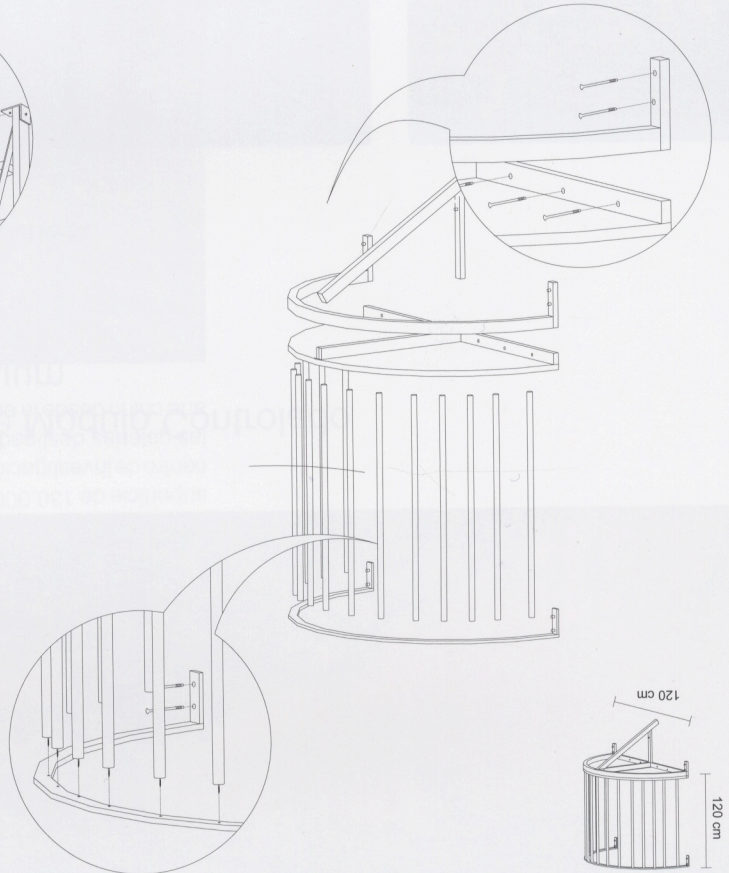

Balcón romántico Romantic Balcony

Terraza pantográfica Pantographic Veranda