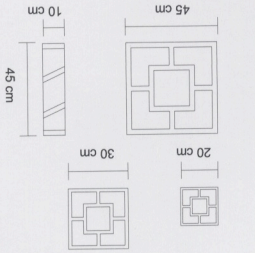

Cobogo

Si guiendo el modelo de la varanda ('balcón' o 'porche'), which functions as an interface between the individual and the collective, the prototipoes resort to the logic of the market to emperdiñamiento urbano de pequeña escala y reunir a diversos grupos sociales.

Inspired in the varanda functions as an interface between the individual and the collective, the prototipoes resort to the logic of the market to emperdiñamiento urbano de pequeña escala y reunir a diversos grupos sociales.